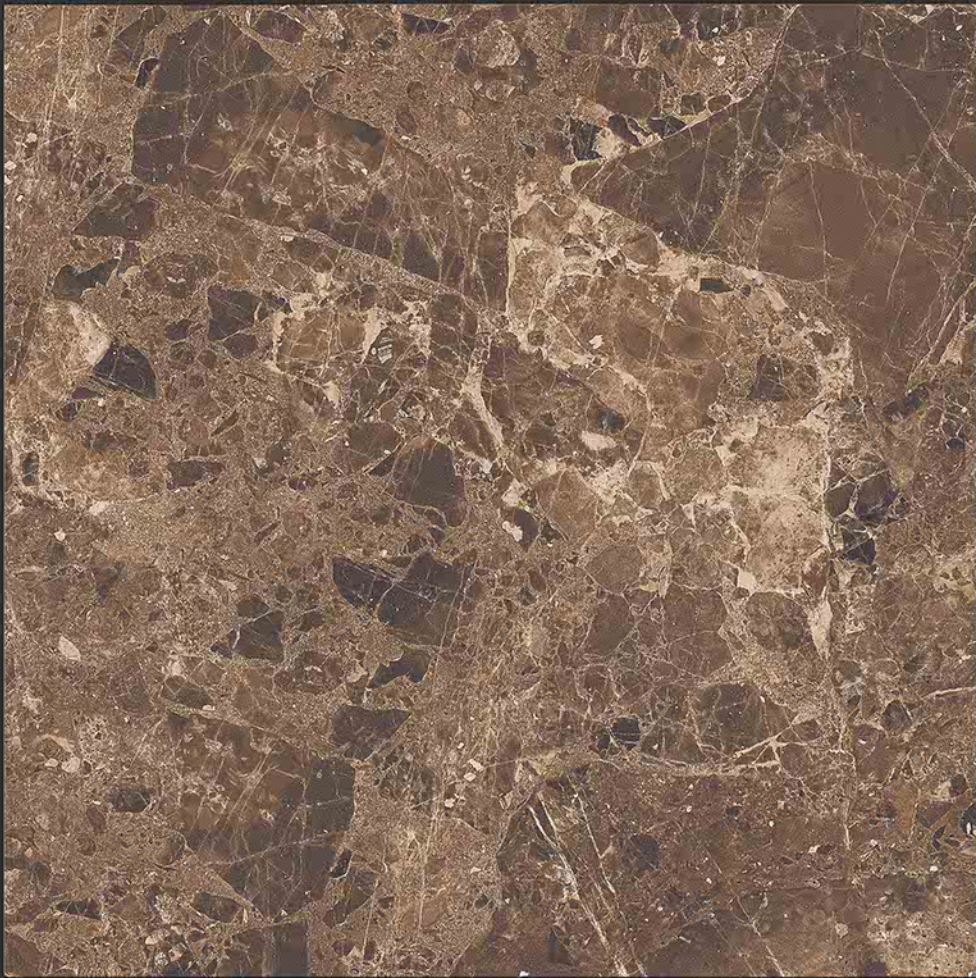

PGVT
800x800MM

BILOLA

GLOSSY FINISH

PGVT
800x800MM

BROWN HICHORI

GLOSSY FINISH

**PGVT
800x800MM**

Divina Carrara