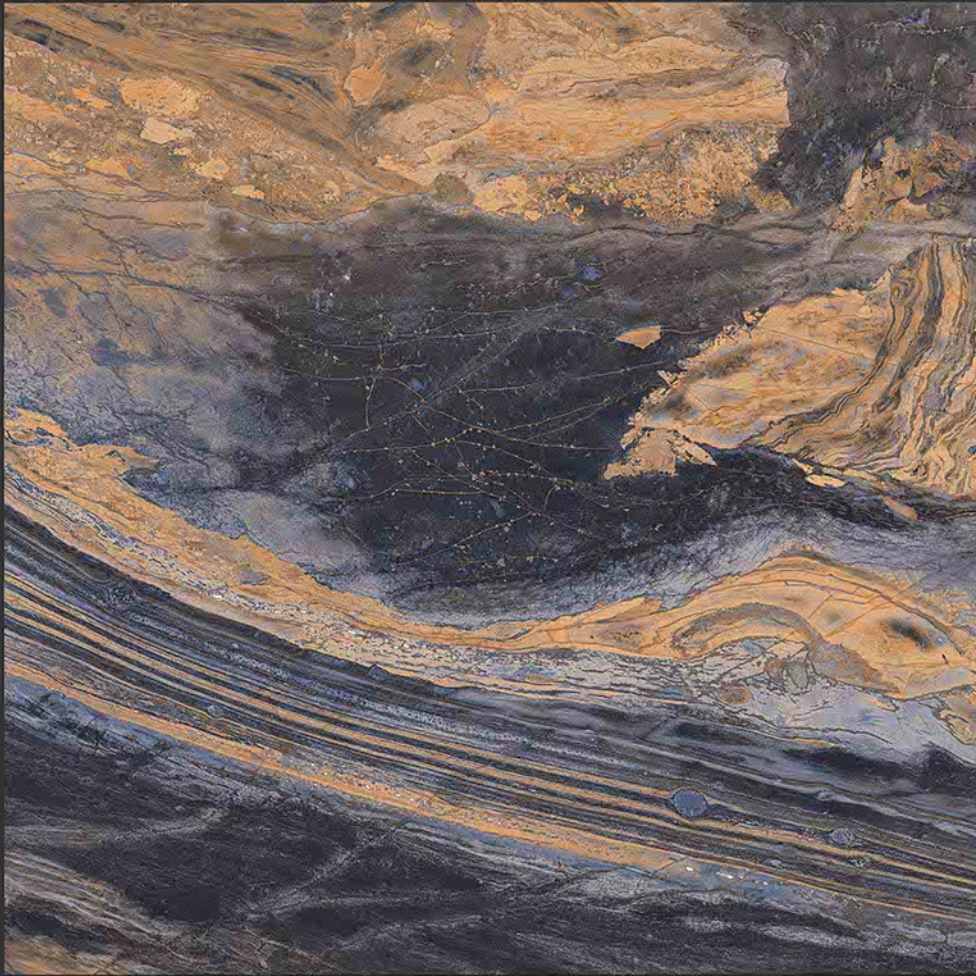

2801 EMERALD AZUL

GLOSSY FINISH

PGVT
800x800MM

FINAL NOVELLA

GLOSSY FINISH

PGVT
800x800MM

final ZOI

GLOSSY FINISH