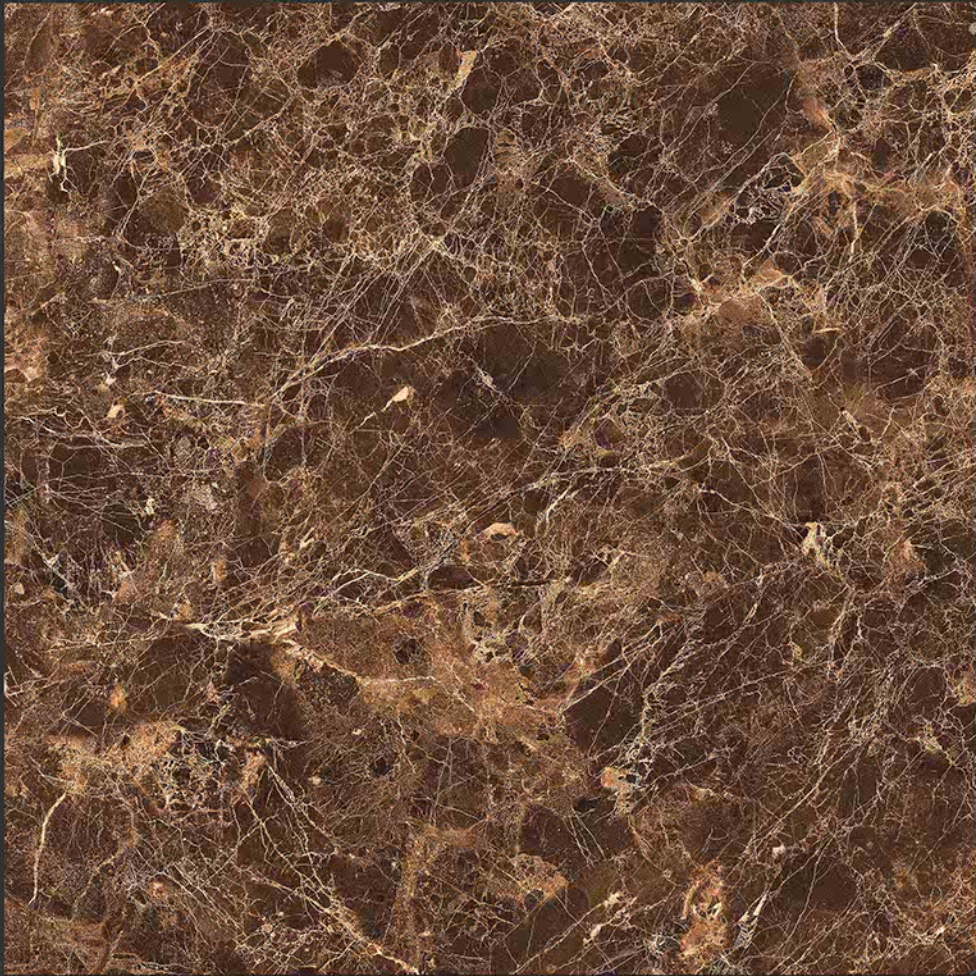

GLOSSY FINISH

PGVT
800x800MM

Dark_Emprador