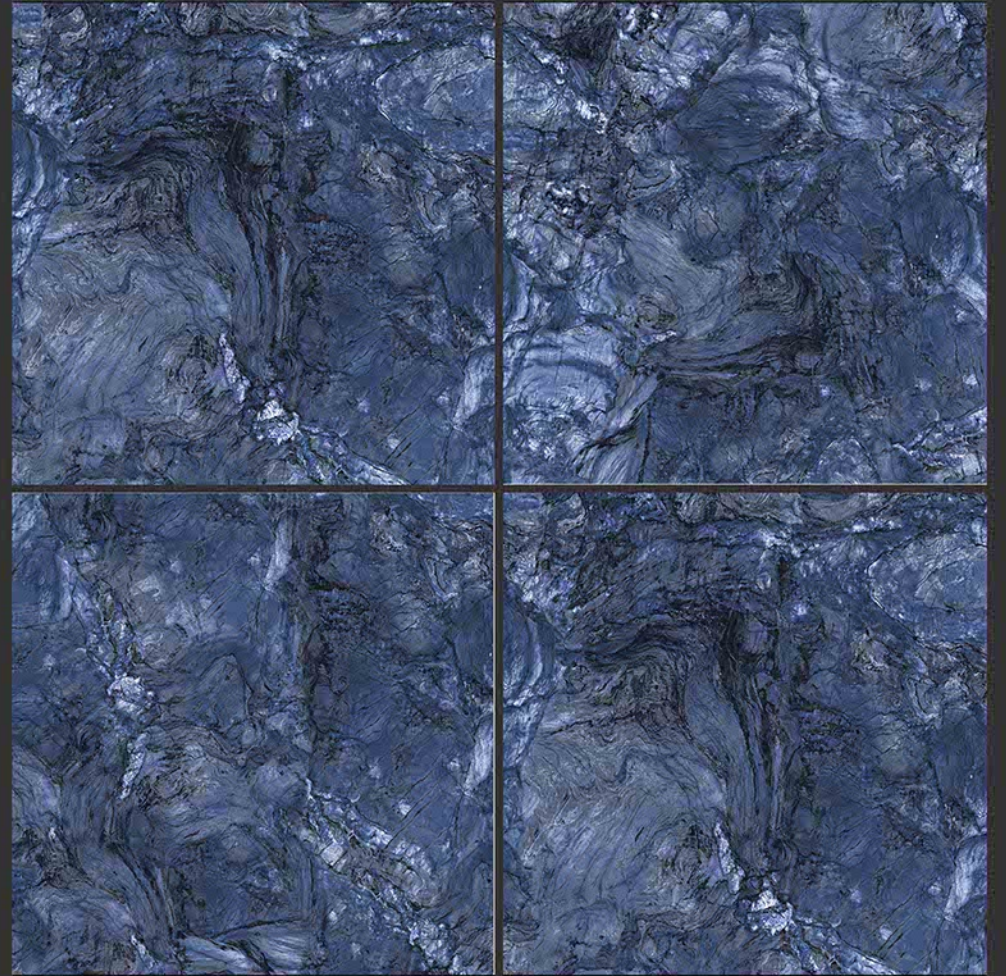

GLOSSY FINISH

PGVT
800x800MM

FINAL NOVELLA