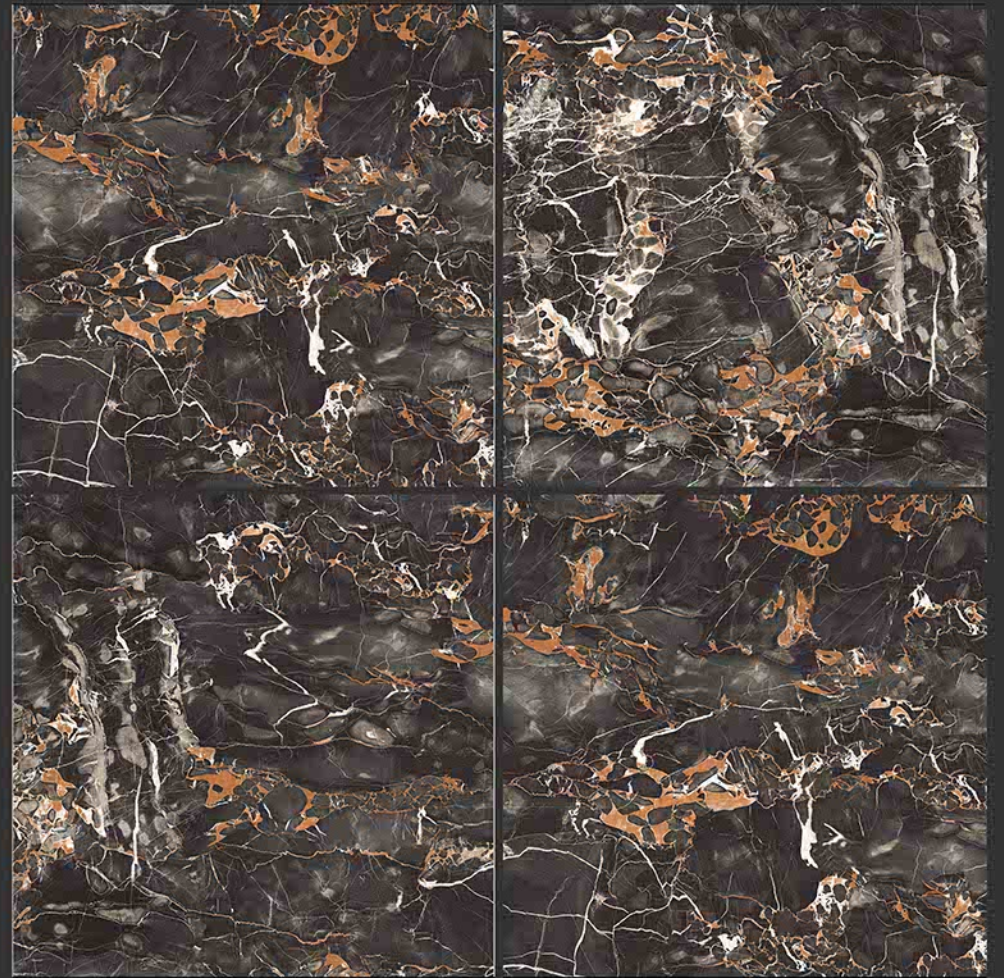

PGVT
800x800MM

FLAVA

NEXTRA

GLOSSY FINISH

**PGVT
800x800MM**

800x800 SOFT RUSTIC FINISH

SOFT RUSTIC FINISH

**PGVT
800x800MM**