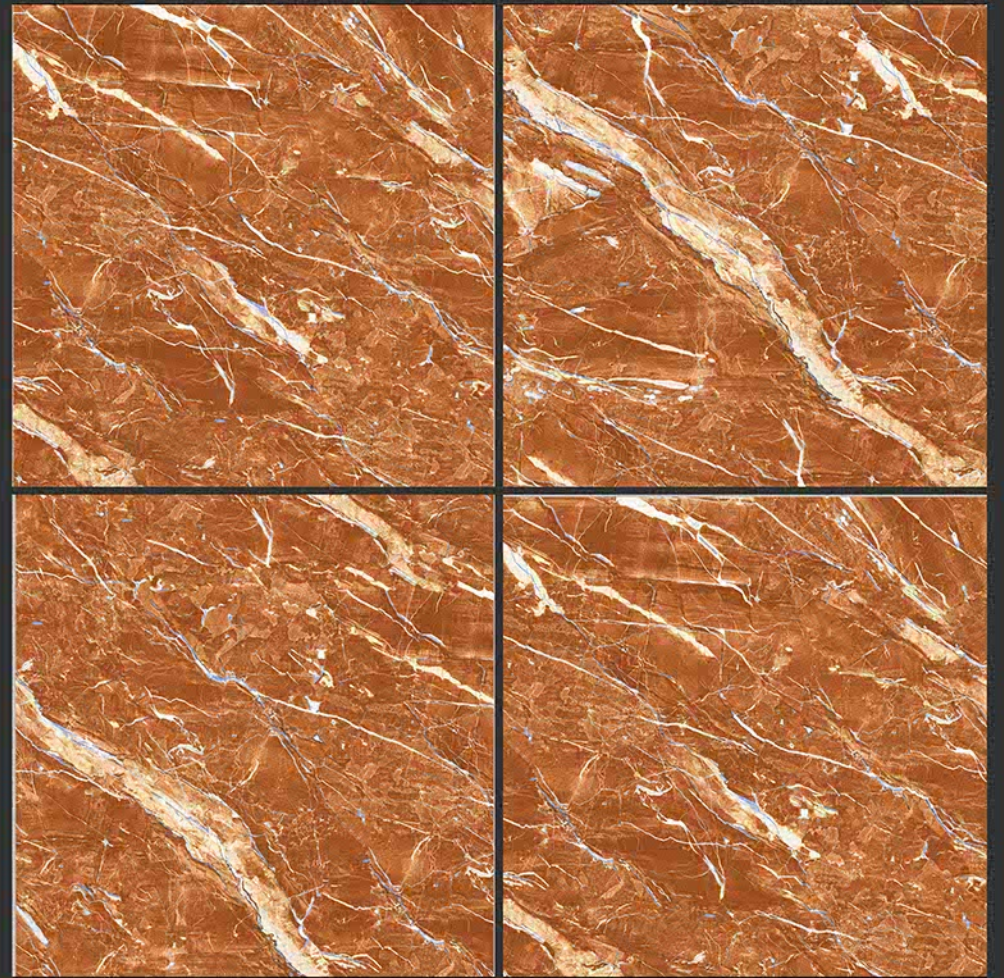

GLOSSY FINISH

PGVT
800x800MM

FLAVA