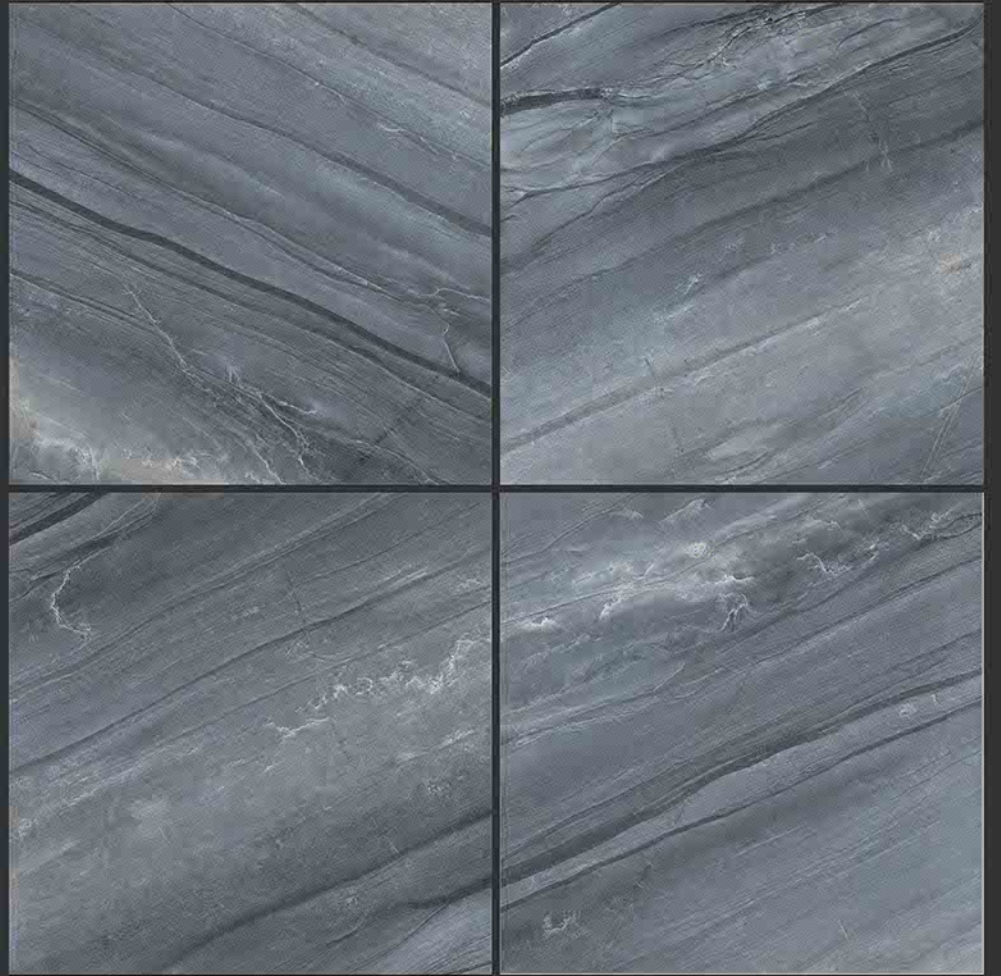

RUSTIC FINISH

PGVT
800x800MM