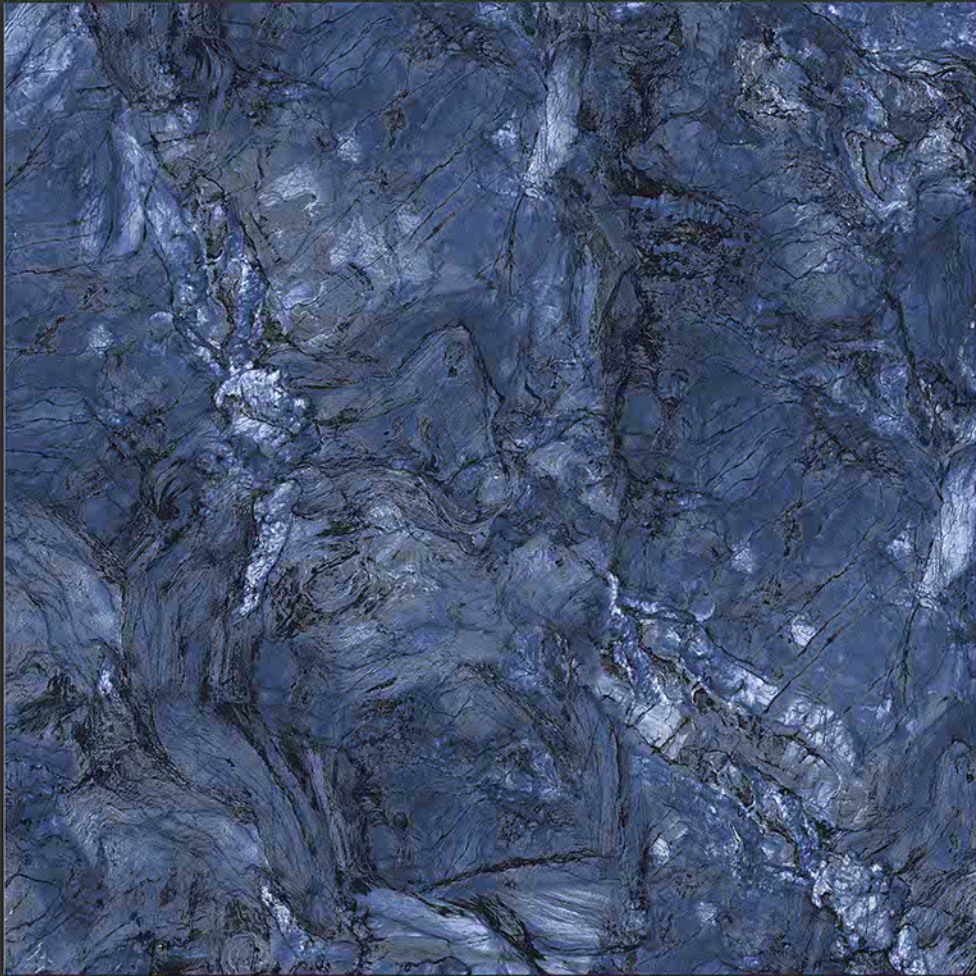

GLOSSY FINISH

PGVT
800x800MM

FINAL NOVELLA