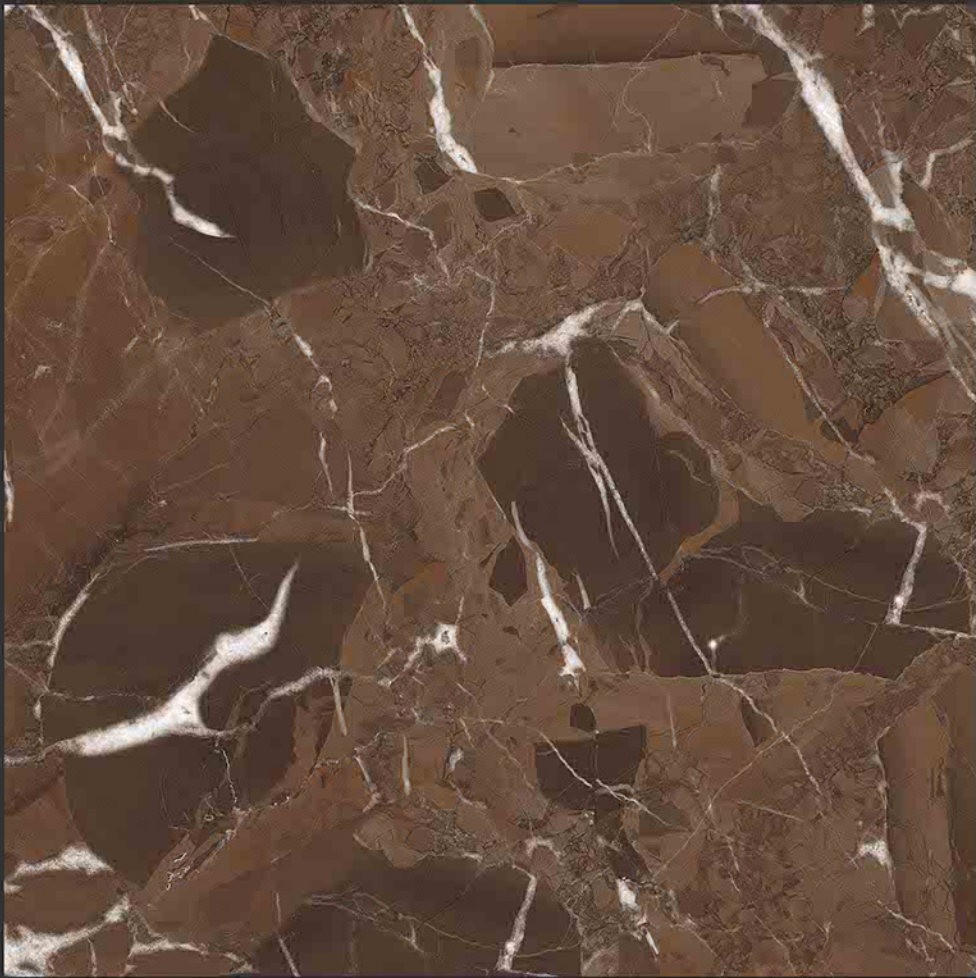

PGVT
800x800MM

VENECIA

GLOSSY FINISH

PGVT
800x800MM

WHITE MISCHIEF

800X800 HIGH GLOSS FINISH

HIGH GLOSSY FINISH

PGVT
800x800MM