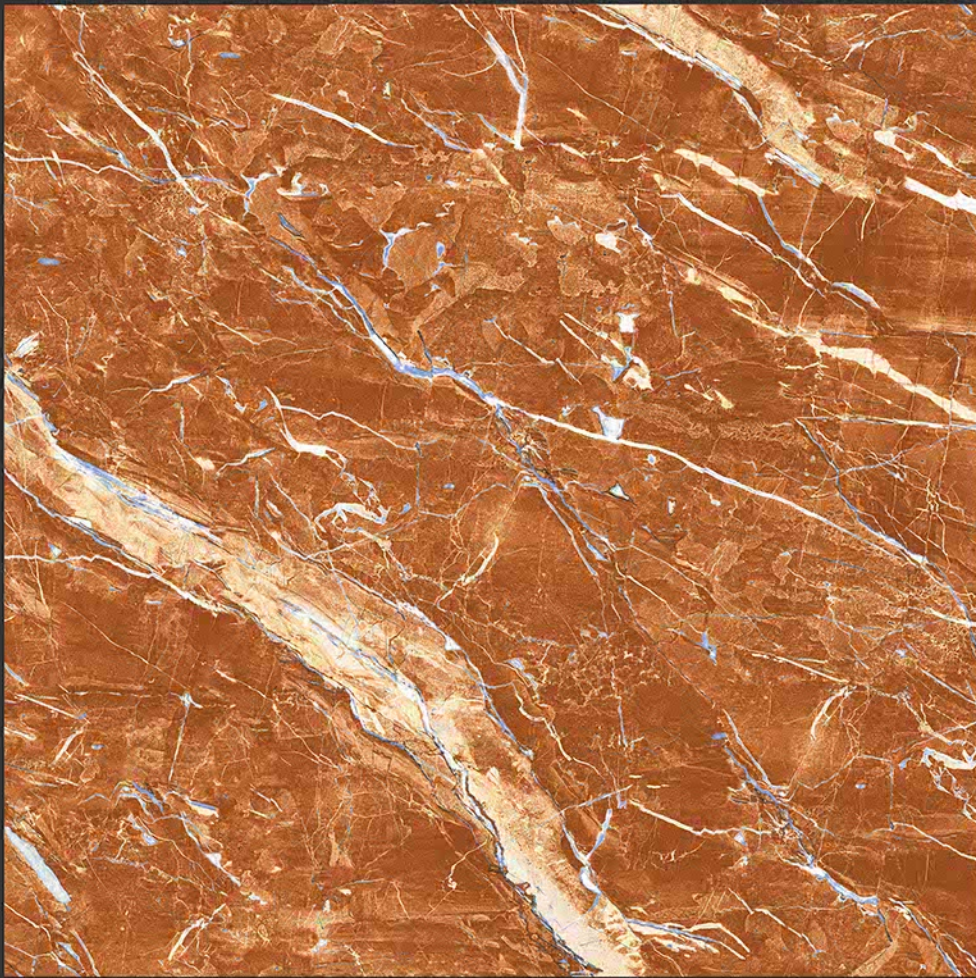

GLOSSY FINISH

PGVT
800x800MM

FLAVA